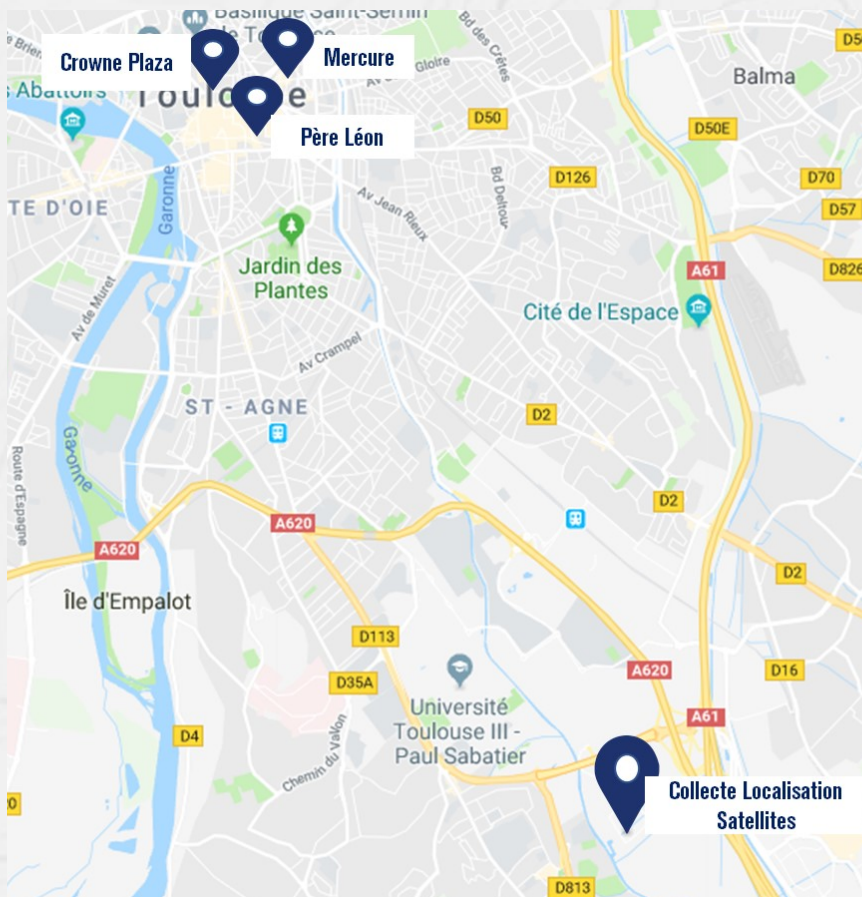

CLS is pleased to welcome you to  
**the ODYSSEA Work Package leaders meeting**

The agenda will be send in another email to fulfill  
with the topics that you want to discuss

You can already book your flight and hotel. We recommend you this 3 address :

- The Crowne Plaza Hotel 05 61 61 19 19 / <https://lc.cx/Ypzj>
- Le Père Léon : 05 61 21 70 39 / <http://www.pere-leon.com/>
- Mercure Hôtel Wilson - 05 34 45 40 60 / <https://lc.cx/Ypze>

TOULOUSE CENTER -> CLS

Taxi : 30 min

Public transport :

- Take the Metro - B line direction « Ramonville »
- At Ramonville station, take the 111 line Bus to « Parc Technologique du Canal »
- Get off at « 11 Rue Hermès 31520 Ramonville Saint Agne »

COLLECTE LOCALISATION SATELLITES  
11 rue Hermès - Parc Technologique du Canal  
31 520 Ramonville Saint Agne